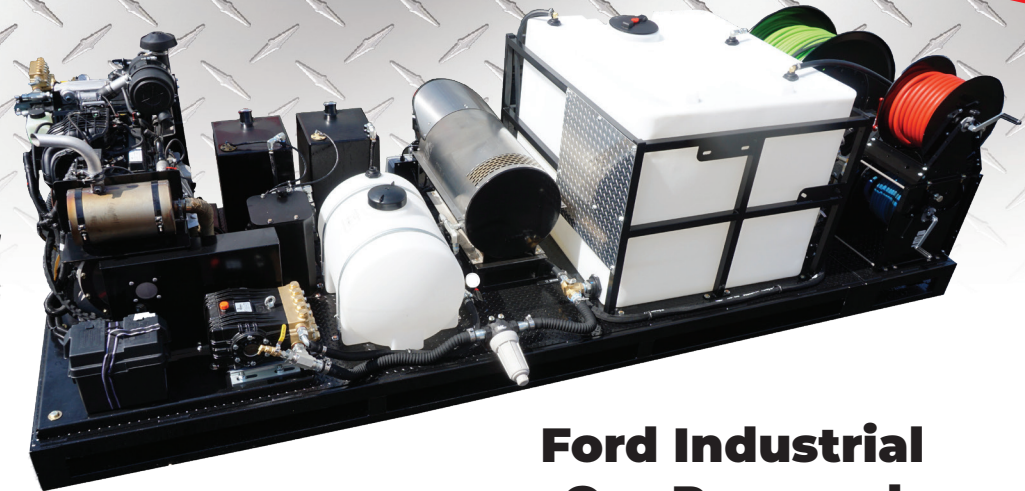

XTREMEFLOW INDUSTRIAL GRADE SLIDE-IN PACKAGES

Box Truck or Flatbed Truck Mount

HotJetUSA®

Yanmar Turbo Diesel Powered 20GPM @ 4,000

Ford Industrial Gas Powered 20GPM @ 4,000

All Feature:

- Full Belt Driven
- Premium Penta Pump With Jet Propulsion
- Hydraulically Powered Industrial Grade Hose Reel(s)
- 500' Of 1/2" Hose Standard
- 300' Of 3/8" Hose Optional
- Custom Drilled Warthog
- Full Custom Drilled Nozzle Sets Included
- 2- Solid State Wireless Remote Controls
- Full Wash Down Capability With 100' X 3/8" Hose And Gun And Nozzles
- 2nd Hose Reel With 100' Of 1/4" Line And Nozzle Set Optional
- Soap Injection System
- EZ Antifreeze System
- Heating Package Optional
- Best Warranty In The Business

Yanmar Model Numbers:

XFD2040Y-LG-200
XFD2040Y-LG-330
HJD2040Y-LG-200
HJD2040Y-LG-330

Ford Model Numbers:

XFD2040F-LG-200
XFD2040F-LG-330
HJD2040F-LG-200
HJD2040F-LG-330

Arrives Fully Loaded & Turn Key Ready