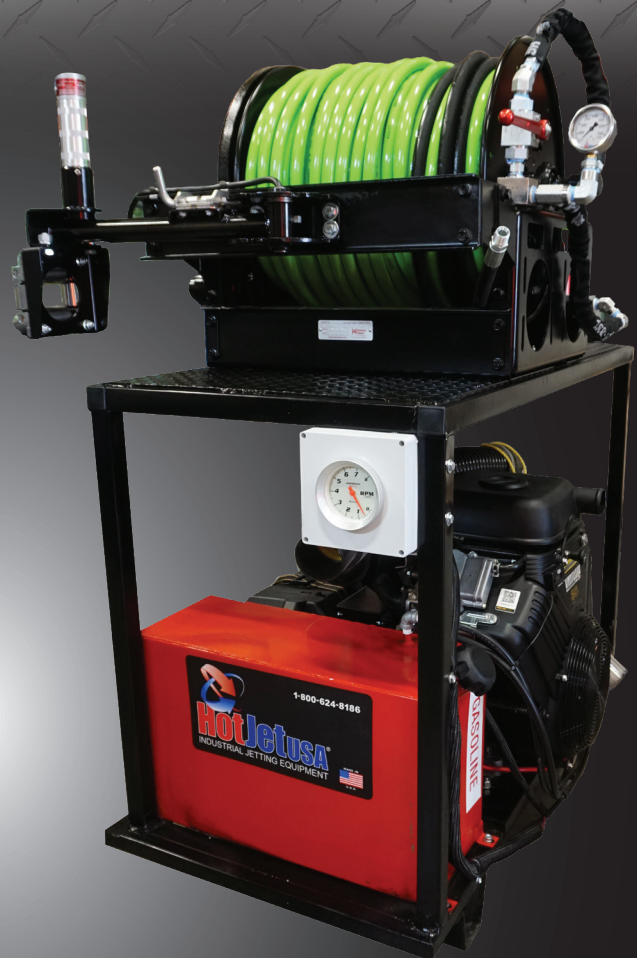

Over 30 Years of Building Quality Equipment!

**COMPACT LOAD 'N GO**

**COLD WATER OPERATION  
CLEANS 2" TO 12" LINES**

**Part No. CLNG35**

**Engine:** 35HP Vanguard  
23HP Vanguard  
Honda GX690

**Output:** 10GPM @ 4,000 PSI

35HP VANGUARD

8GPM @ 3,500 PSI

23HP VANGUARD

8GPM @ 3,500 PSI

HONDA GX690

**Size:** 24" W x 48" L x 54" H

- Engineered for Super Long Life
- Built compact for van or truck mount.
- Customer hooks up the water tank/source.
- Van Mount Ready

# Load 'n Go / Slide In Jetter

**ENGINE:** 35HP Vanguard, 23 HP Vanguard, Honda GX690

**PUMP:** Premium Tri-Plex (General or Comet)

**HOSE REEL:** Ultra Duty Hannay  
12 Volt Electric  
120° Guide Arm

**FUEL TANK:** 12 Gallon

**ANTIFREEZE:** 12 Gallon

**SOAP:** 12 Gallon

**WATER TANK:** 1 - 100 Gallon or 1 - 200 Gallon

**OTHER FEATURES:**

- 24" W x 48" L x 54" H
- Exclusive Bypass System
- Super Duty Frame
- Tach and PSI Gauges
- Hydac German On/Off Valves
- Exclusive Pump Saver System
- Oversized Pre-Pump Filter
- Large Battery Box
- Wash Down Connection
- Pre-plumbed for Easy Installation